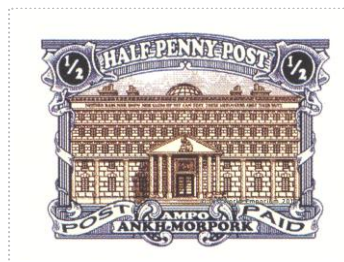

Issued in the Year of the Happy Goose

Greens on Cream Field Engraving of Original Post Office with Motto and Dome Burgundy bordered by Fluted Columns with scroll Green Chief Arched Scroll Green with Motto HALF PENNY POST Cream Bordered by 1/2 in Circular Frame Cream on Black Sinister and Dexter Base AMPO Black on Cream above ANKH-MORPORK Green in Rectangular Frame bordered by Scroll POST Dexter and PAID Sinister Black on Cream.

The frame is the same as the Half Penny Special which was available in the Two-Disc DVD and Blu-Ray editions of Going Postal but with the original Post Office as described in the book and sculpted by Bernard Pearson.

Stamp Name: Post Office Half Penny 'Foxy' Variant	Common	SHS AM0230Aw
Region: Ankh-Morpork	Availability: SH Journal 23	
Perforation: Wincanton 10/2cm/2cm	Width/Height: 45 by 34 mm	
Price:	Release Date: 27 Sep 2010	
Stamp Name: Post Office Half Penny 'Foxy' Variant sport	Sport	SHS AM0230Bw
Region: Ankh-Morpork	Availability: SH Journal 23	
Perforation: Wincanton 10/2cm/2cm	Width/Height: 45 by 34 mm	
Price:	Release Date: 27 Sep 2010	

The crest on the Post Office entrance is mirrored.

SHS0230Bw