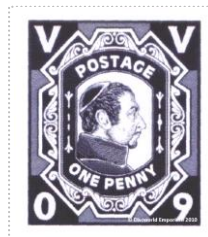

Issued in the Year of the Pensive Hare

Gray Cross on Black Field Patrician Profile Sinister in Curved Frame Embellished Black with Motto POSTAGE above ONE PENNY Below White Canton and Canton Sinister V White on Black Base Numeric 0 White on Black Dexter and Numeric 9 White on Black Sinister.

This is a Discworld Cinderella.

Issued for the 5th Anniversary of Discworld stamps.

Stamp Name: One Penny Patrician	Common	SHS AM0182Aw
Region: Ankh-Morpork	Availability: Unlimited Availability	
Perforation: Wincanton 10/2cm/2cm	Width/Height: 27 by 31 mm	
Price: 30p	Release Date: 29 Jul 2009	
Stamp Name: One Penny Patrician Dot	Sport	SHS AM0182Bw
Region: Ankh-Morpork	Availability: Sport found on sheet	
Perforation: Wincanton 10/2cm/2cm	Width/Height: 27 by 31 mm	
Price:	Release Date: 29 Jul 2009	

The dot in the pattern on the lefthand side of the central frame is missing.

SHS0182Aw

SHS0182Bw