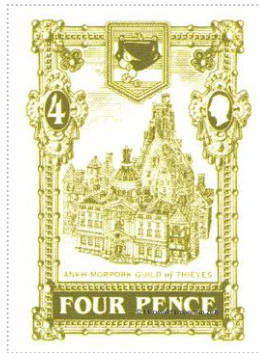

Issued in the Year of the Signifying Frog

Golds on Cream in Elaborate Riveted Frame Thieves' Guild Building with the Motto ANKH-MORPORK GUILD of THIEVES Gold Chief Central Bourse Coupe with Coins in Shield Barry of 4 Pieces Gold on Cream Dexter Frame 4 White on Dark Gold in Oval Frame Sinister Patrician Dexter White on Dark Gold in Oval Frame Base FOUR PENCE White on Dark Gold.

Resized and better resolution of the earlier Thieves' Guild 4p stamp.

Stamp Name: Thieves' Guild Four Pence Reprint	Common	SHS AM0045Aw
Region: Ankh-Morpork	Availability: Unlimited Availability	
Perforation: Wincanton 10/2cm/2cm	Width/Height: 34 by 46 mm	
Price: 40p	Release Date: 1 Dec 2005	
Stamp Name: Thieves' Guild Four Pence Reprint Inversion	Sport	SHS AM0045Bw
Region: Ankh-Morpork	Availability: Sport found on sheet	
Perforation: Wincanton 10/2cm/2cm	Width/Height: 34 by 46 mm	
Price:	Release Date: 1 Dec 2005	

Upper level windows are inverted.

SHS0045Aw