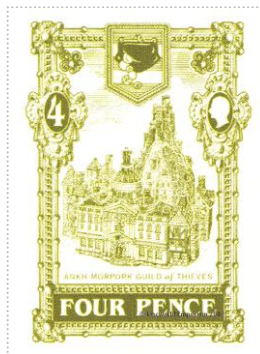

Issued in the Year of the Signifying Frog

Golds on Cream in Elaborate Riveted Frame Thieves' Guild Building with the Motto ANKH-MORPORK GUILD of THIEVES Gold Chief Central Bourse Coupe with Coins in Shield Barry of 4 Pieces Gold on Cream Dexter Frame 4 White on Dark Gold in Oval Frame Sinister Patrician Dexter White on Dark Gold in Oval Frame Base FOUR PENCE White on Dark Gold.

Resized and better resolution of the earlier Thieves' Guild 4p stamp.

Stamp Name: Thieves' Guild Four Pence Reprint	Common	SHS AM0045Aw
Region: Ankh-Morpork	Availability: Unlimited Availability	
Perforation: Wincanton 10/2cm/2cm	Width/Height: 34 by 46 mm	
Price: 40p	Release Date: 1 Dec 2005	
Stamp Name: Thieves' Guild Four Pence Reprint Inversion	Sport	SHS AM0045Bw
Region: Ankh-Morpork	Availability: Sport found on sheet	
Perforation: Wincanton 10/2cm/2cm	Width/Height: 34 by 46 mm	
Price:	Release Date: 1 Dec 2005	

Upper level windows are inverted.

SHS0045Bw