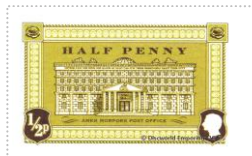

Issued in the Year of the Signifying Frog

Gold on White field. Post Office pre restoration in Rectangular frame with Scallops surmounted by HALF PENNY Dark Gold supported by ANKH MORPORK POST OFFICE Dark Gold Cabbage Canton Sinister and Canton Dexter Base Dexter 1/2p in Shield Sinister Patrician Profile facing Dexter in Shield.

Stamp Name:	Post Office Half Penny Gold	Common	SHS AM0037Am
Region:	Ankh-Morpork	Availability:	Unlimited Availability
Perforation:	Machine 13/2cm/2cm	Width/Height:	33 by 20 mm
Price:	25p	Release Date:	1 Dec 2005

Stamp Name:	Post Office Half Penny Gold Mirrored	Sport	SHS AM0037Bm
Region:	Ankh-Morpork	Availability:	Sport found on sheet
Perforation:	Machine 13/2cm/2cm	Width/Height:	33 by 20 mm
Price:		Release Date:	1 Dec 2005

The cabbages in the top corner cartouches are mirror images of their usual selves

---

SHS0037Am