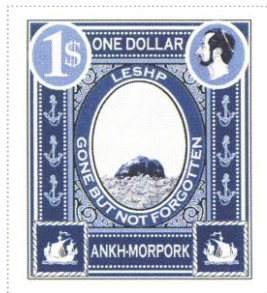

Issued in the Year of the Prawn

Blues on Grey Rectangular Frame Leshp in Sea in Oval Frame Blue with Motto LESHP GONE BUT NOT FORGOTTEN bordered by Columns Anchors Light Blue on Dark Blue Chief ONE DOLLAR Grey on Dark Blue Canton 1$ Grey on Light Blue in Oval Frame Grey Canton Sinister Patrician Grey and Black on Light Blue in Oval Frame Grey Base ANKH-MORPORK Grey on Dark Blue Bordered by Vaisseau Rigged Grey on Dark Blue in Frame Cabled Dexter and Sinister.

The stamp was attached to covers that accompanied the attempt to land on Rockall.

Stamp Name: Leshp One Dollar	Common	SHS AM0026Am
Region: Ankh-Morpork	Availability: Unlimited Availability	
Perforation: Machine 13/2cm/2cm	Width/Height: 35 by 38 mm	
Price: 50p	Release Date: 1 Jun 2005	
Stamp Name: Leshp One Dollar Wedgewood	Variation	SHS AM0026Bm
Region: Ankh-Morpork	Availability: Unlimited Availability	
Perforation: Machine 13/2cm/2cm	Width/Height: 35 by 38 mm	
Price: 50p	Release Date: 1 Jun 2005	

The $1 and Patrician Oval Frames have a brighter Wedgewood blue background.

SHS0026Am