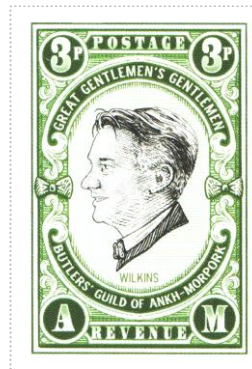

Issued in the Year of the Querulous Megapode

Green hues on white field Willikins profile dexter black enframed oval GREAT GENTLEMEN'S GENTLEMEN over BUTLERS' GUILD OF ANKH-MORPORK below bowtie sinister and dexter 3p in roundel canton and canton sinister POSTAGE chief A in roundel dexter M in roundel sinister REVENUE base
There has been a lot of discussion on the forum. It appears there may be sports sheet and sports in various locations as identified by the selvage are appearing in LBEs.

An article in the Stanley Howler Journal describes [at=<http://www.stanleyhowlerjournal.co.uk/showpage.php?pageType=stamp&pageCode=21&pagelink=stamp/>]the issue[a].

Stamp Name: Butler's Guild Willikins Region: Ankh-Morpork Perforation: Wincanton 10/2cm/2cm Price: 45p	Availability: Unlimited Availability Width/Height: 33 by 48 mm Release Date: 27 Sep 2023	Common SHS AM0562Aw
Stamp Name: Butler's Guild Wilkins Region: Ankh-Morpork Perforation: Wincanton 10/2cm/2cm Price:	Availability: Sport found on sheet Width/Height: 33 by 48 mm Release Date: 27 Sep 2023	Sport SHS AM0562Bw
The name is WILKINS		
Stamp Name: Butler's Guild Willikins Region: Ankh-Morpork Perforation: Wincanton 10/2cm/2cm Price:	Availability: LBE only Width/Height: 33 by 48 mm Release Date: 27 Sep 2023	Sport SHS AM0562Cw
The name is WILIKINS A very interesting tale		
Stamp Name: Butler's Guild Wilkins bold Region: Ankh-Morpork Perforation: Wincanton 10/2cm/2cm Price:	Availability: LBE only Width/Height: 33 by 48 mm Release Date: 27 Sep 2023	Sport SHS AM0562Dw
The name Wilkins is bolder than the other version		

SHS0562Bw