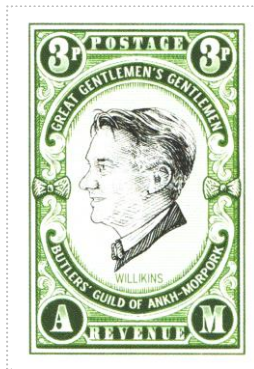

Issued in the Year of the Querulous Megapode

Green hues on white field Willikins profile dexter black enframed oval GREAT GENTLEMEN'S GENTLEMEN over BUTLERS' GUILD OF ANKH-MORPORK below bowtie sinister and dexter 3p in roundel canton and canton sinister POSTAGE chief A in roundel dexter M in roundel sinister REVENUE base
 There has been a lot of discussion on the forum. It appears there may be sports sheet and sports in various locations as identified by the selvage are appearing in LBEs.

An article in the Stanley Howler Journal describes [at=<http://www.stanleyhowlerjournal.co.uk/showpage.php?pageType=stamp&pageCode=21&pagelink=stamp/>]the issue[a].

Stamp Name: Butler's Guild Willikins Region: Ankh-Morpork Perforation: Wincanton 10/2cm/2cm Price: 45p	Availability: Unlimited Availability Width/Height: 33 by 48 mm Release Date: 27 Sep 2023	Common SHS AM0562Aw
Stamp Name: Butler's Guild Wilkins Region: Ankh-Morpork Perforation: Wincanton 10/2cm/2cm Price:	Availability: Sport found on sheet Width/Height: 33 by 48 mm Release Date: 27 Sep 2023	Sport SHS AM0562Bw
The name is WILKINS		
Stamp Name: Butler's Guild Willikins Region: Ankh-Morpork Perforation: Wincanton 10/2cm/2cm Price:	Availability: LBE only Width/Height: 33 by 48 mm Release Date: 27 Sep 2023	Sport SHS AM0562Cw
The name is WILIKINS A very interesting tale		
Stamp Name: Butler's Guild Wilkins bold Region: Ankh-Morpork Perforation: Wincanton 10/2cm/2cm Price:	Availability: LBE only Width/Height: 33 by 48 mm Release Date: 27 Sep 2023	Sport SHS AM0562Dw
The name Wilkins is bolder than the other version		