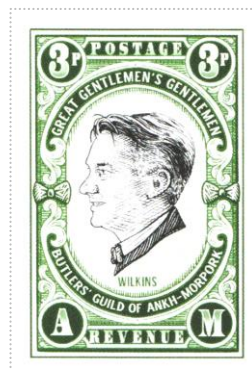

Issued in the Year of the Querulous Megapode

Green hues on white field Willikins profile dexter black enframed oval GREAT GENTLEMEN'S GENTLEMEN over BUTLERS' GUILD OF ANKH-MORPORK below bowtie sinister and dexter 3p in roundel canton and canton sinister POSTAGE chief A in roundel dexter M in roundel sinister REVENUE base
There has been a lot of discussion on the forum. It appears there may be sports sheet and sports in various locations as identified by the selvage are appearing in LBEs.

An article in the Stanley Howler Journal describes [at=<http://www.stanleyhowlerjournal.co.uk/showpage.php?pageType=stamp&pageCode=21&pagelink=stamp/>]the issue[a].

Stamp Name: Butler's Guild Willikins Region: Ankh-Morpork Perforation: Wincanton 10/2cm/2cm Price: 45p	Availability: Unlimited Availability Width/Height: 33 by 48 mm Release Date: 27 Sep 2023	Common SHS AM0562Aw
Stamp Name: Butler's Guild Wilkins Region: Ankh-Morpork Perforation: Wincanton 10/2cm/2cm Price:	Availability: Sport found on sheet Width/Height: 33 by 48 mm Release Date: 27 Sep 2023	Sport SHS AM0562Bw
The name is WILKINS		
Stamp Name: Butler's Guild Willikins Region: Ankh-Morpork Perforation: Wincanton 10/2cm/2cm Price:	Availability: LBE only Width/Height: 33 by 48 mm Release Date: 27 Sep 2023	Sport SHS AM0562Cw
The name is WILIKINS A very interesting tale		
Stamp Name: Butler's Guild Wilkins bold Region: Ankh-Morpork Perforation: Wincanton 10/2cm/2cm Price:	Availability: LBE only Width/Height: 33 by 48 mm Release Date: 27 Sep 2023	Sport SHS AM0562Dw
The name Wilkins is bolder than the other version		

SHS0562Dw