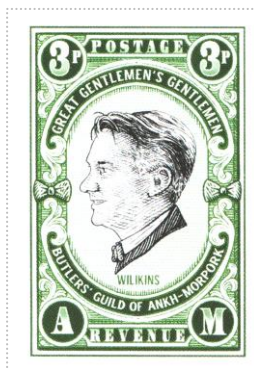

Issued in the Year of the Querulous Megapode

Green hues on white field Willikins profile dexter black enframed oval GREAT GENTLEMEN'S GENTLEMEN over BUTLERS' GUILD OF ANKH-MORPORK below bowtie sinister and dexter 3p in roundel canton and canton sinister POSTAGE chief A in roundel dexter M in roundel sinister REVENUE base
There has been a lot of discussion on the forum. It appears there may be sports sheet and sports in various locations as identified by the selvage are appearing in LBEs.

An article in the Stanley Howler Journal describes [at=<http://www.stanleyhowlerjournal.co.uk/showpage.php?pageType=stamp&pageCode=21&pagelink=stamp/>]the issue[a].

Stamp Name: Butler's Guild Willikins Region: Ankh-Morpork Perforation: Wincanton 10/2cm/2cm Price: 45p	Availability: Unlimited Availability Width/Height: 33 by 48 mm Release Date: 27 Sep 2023	Common SHS AM0562Aw
Stamp Name: Butler's Guild Wilkins Region: Ankh-Morpork Perforation: Wincanton 10/2cm/2cm Price:	Availability: Sport found on sheet Width/Height: 33 by 48 mm Release Date: 27 Sep 2023	Sport SHS AM0562Bw
The name is WILKINS		
Stamp Name: Butler's Guild Willikins Region: Ankh-Morpork Perforation: Wincanton 10/2cm/2cm Price:	Availability: LBE only Width/Height: 33 by 48 mm Release Date: 27 Sep 2023	Sport SHS AM0562Cw
The name is WILIKINS A very interesting tale		
Stamp Name: Butler's Guild Wilkins bold Region: Ankh-Morpork Perforation: Wincanton 10/2cm/2cm Price:	Availability: LBE only Width/Height: 33 by 48 mm Release Date: 27 Sep 2023	Sport SHS AM0562Dw
The name Wilkins is bolder than the other version		

SHS0562Cw