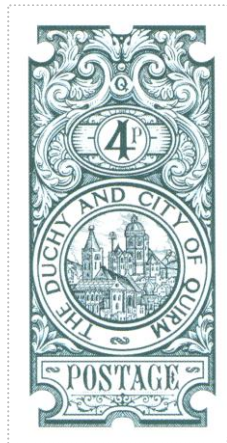

Issued in the Year of the Justifiable Defensive Lobster

Slate grey on white field scooped edge leaf flourishes Q in frame chief over 4p in roundel view of Quirm in frame THE DUCHY AND CITY OF QUIRM POSTAGE base

Stamp Name: Quirm Four Pence	Common	SHS QU0459Aw
Region: Quirm	Availability: Unlimited Availability	
Perforation: Wincanton 10/2cm/2cm	Width/Height: 29 by 58 mm	
Price: 75p	Release Date: 2 Oct 2018	
Stamp Name: Quirm misqued	Sport	SHS QU0459Bw
Region: Quirm	Availability: Sport found on sheet	
Perforation: Wincanton 10/2cm/2cm	Width/Height: 29 by 58 mm	
Price:	Release Date: 2 Oct 2018	

The Q in the upper roundel is missing

SHS0459Aw