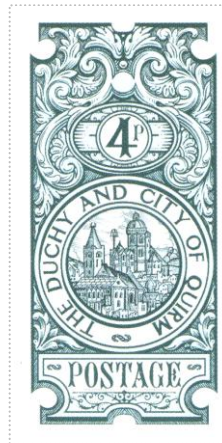

Issued in the Year of the Justifiable Defensive Lobster

Slate grey on white field scooped edge leaf flourishes Q in frame chief over 4p in roundel view of Quirm in frame THE DUCHY AND CITY OF QUIRM POSTAGE base

Stamp Name: Quirm Four Pence	Common	SHS QU0459Aw
Region: Quirm	Availability: Unlimited Availability	
Perforation: Wincanton 10/2cm/2cm	Width/Height: 29 by 58 mm	
Price: 75p	Release Date: 2 Oct 2018	
Stamp Name: Quirm misqued	Sport	SHS QU0459Bw
Region: Quirm	Availability: Sport found on sheet	
Perforation: Wincanton 10/2cm/2cm	Width/Height: 29 by 58 mm	
Price:	Release Date: 2 Oct 2018	

The Q in the upper roundel is missing

SHS0459Bw