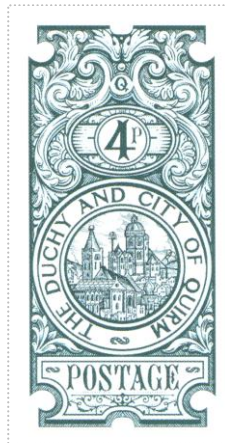

Quirm Four Pence

SHS QU0459

Issued in the Year of the Justifiable Defensive Lobster

Slate grey on white field scooped edge leaf flourishes Q in frame chief over 4p in roundel view of Quirm in frame THE DUCHY AND CITY OF QUIRM POSTAGE base

Stamp Name: Quirm Four Pence	Common	SHS QU0459Aw
Region: Quirm	Availability: Unlimited Availability	
Perforation: Wincanton 10/2cm/2cm	Width/Height: 29 by 58 mm	
Price: 75p	Release Date: 2 Oct 2018	
Stamp Name: Quirm misqued	Sport	SHS QU0459Bw
Region: Quirm	Availability: Sport found on sheet	
Perforation: Wincanton 10/2cm/2cm	Width/Height: 29 by 58 mm	
Price:	Release Date: 2 Oct 2018	

The Q in the upper roundel is missing

SHS0459Aw