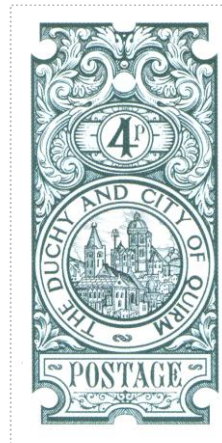

Quirm Four Pence

SHS QU0459

Issued in the Year of the Justifiable Defensive Lobster

Slate grey on white field scooped edge leaf flourishes Q in frame chief over 4p in roundel view of Quirm in frame THE DUCHY AND CITY OF QUIRM POSTAGE base

Stamp Name: Quirm Four Pence	Common	SHS QU0459Aw
Region: Quirm	Availability: Unlimited Availability	
Perforation: Wincanton 10/2cm/2cm	Width/Height: 29 by 58 mm	
Price: 75p	Release Date: 2 Oct 2018	
Stamp Name: Quirm misqued	Sport	SHS QU0459Bw
Region: Quirm	Availability: Sport found on sheet	
Perforation: Wincanton 10/2cm/2cm	Width/Height: 29 by 58 mm	
Price:	Release Date: 2 Oct 2018	

The Q in the upper roundel is missing

SHS0459Bw