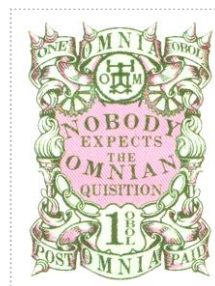

Issued in the Year of the Second Inception