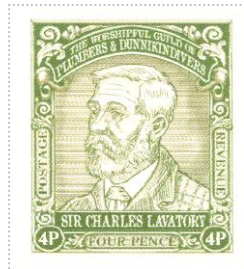

Sir Charles Lavatory Four Pence

SHS AM0282

Issued in the Year of the Second Inception

Olive Greens on Cream Sir Charles Lavatory Profile Dexter Enframed Arched with motto 'THE WORSHIPFUL GUILD OF PLUMBERS AND DUNNIKINDIVERS' and Floral Embellishment Chief Supported by Columns with 'POSTAGE' Dexter Ascending and 'REVENUE' Sinister Descending Olive Green on Cream Motto 'SIR CHARLES LAVATORY' Over 'FOUR PENCE' Olive Green on Cream Bordered by 4P in Roundel Base

Stamp Name: Sir Charles Lavatory Four Pence	Common	SHS AM0282Aw
Region: Ankh-Morpork	Availability: Limited availability	
Perforation: Wincanton 10/2cm/2cm	Width/Height: 32 by 35 mm	
Price:	Release Date: 11 Jun 2012	
Stamp Name: Sir Charles Lavatory Four Pence Ampersand	Sport	SHS AM0282Bw
Region: Ankh-Morpork	Availability: Sport found on sheet	
Perforation: Wincanton 10/2cm/2cm	Width/Height: 32 by 35 mm	
Price:	Release Date: 11 Jun 2012	

The ampersand (&) is reversed

SHS0282Aw