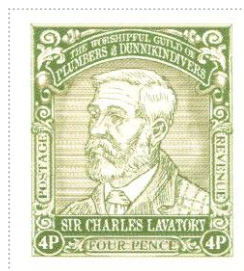

Sir Charles Lavatory Four Pence

SHS AM0282

Issued in the Year of the Second Inception

Olive Greens on Cream Sir Charles Lavatory Profile Dexter Enframed Arched with motto 'THE WORSHIPFUL GUILD OF PLUMBERS AND DUNNIKINDIVERS' and Floral Embellishment Chief Supported by Columns with 'POSTAGE' Dexter Ascending and 'REVENUE' Sinister Descending Olive Green on Cream Motto 'SIR CHARLES LAVATORY' Over 'FOUR PENCE' Olive Green on Cream Bordered by 4P in Roundel Base

Stamp Name: Sir Charles Lavatory Four Pence	Common	SHS AM0282Aw
Region: Ankh-Morpork	Availability: Limited availability	
Perforation: Wincanton 10/2cm/2cm	Width/Height: 32 by 35 mm	
Price:	Release Date: 11 Jun 2012	
Stamp Name: Sir Charles Lavatory Four Pence Ampersand	Sport	SHS AM0282Bw
Region: Ankh-Morpork	Availability: Sport found on sheet	
Perforation: Wincanton 10/2cm/2cm	Width/Height: 32 by 35 mm	
Price:	Release Date: 11 Jun 2012	

The ampersand (&) is reversed

SHS0282Bw