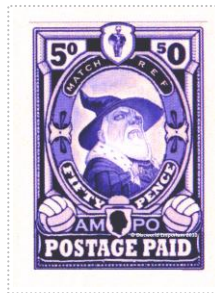

Henry, Archchancellor of Brazeneck University was previously the Dean of Unseen University.

Stamp Name: AMPO Football Fifty Pence - The Referee	Common	SHS AM0190Aw
Region: Ankh-Morpork	Availability: Unlimited Availability	
Perforation: Wincanton 10/2cm/2cm	Width/Height: 28 by 38 mm	
Price: 50p	Release Date: 9 Oct 2009	

The three AMPO Football Fifty Pence stamps are all on the same sheet.
This stamp is not available as Top Left or Right corners.

Stamp Name: AMPO Football Fifty Pence - Referee Ermine	Sport	SHS AM0190Bw
Region: Ankh-Morpork	Availability: Sport found on sheet	
Perforation: Wincanton 10/2cm/2cm	Width/Height: 28 by 38 mm	
Price:	Release Date: 9 Oct 2009	

Markings on the ermine collar as missing.

Stamp Name: AMPO Football Fifty Pence - Referee Blurred	Imperfection	SHS AM0190Cw
Region: Ankh-Morpork	Availability: LBE only	
Perforation: Wincanton 10/2cm/2cm	Width/Height: 28 by 38 mm	
Price:	Release Date: 9 Oct 2009	

The registration is offset causing a blurred image.

SHS0190Aw