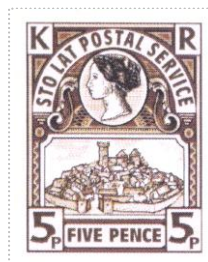

Issued in the Year of the Pensive Hare

Dark Brown on Sepia Field Chief Queen Kelli Profile Sinister in Oval Frame Scroll Semi-Circle Banner STO LAT POSTAL SERVICE Above K in Square Frame Canton Sinister R in Square Frame Canton Dexter. Base Sto Lat Walled with Gate and Tower in Rectangular Frame above FIVE PENCE in Frame bordered by 5p in Square Frame Sinister and Dexter Below.

Unlimited. Sheet of 25 combined with 2p Sto Lat.

It is suggested that the little blob at the bottom of the right hand gate is a cat sneaking in to the city.

Stamp Name: Sto Lat Five Pence Olive	Variation	SHS SL0172Cw
Region: Sto Lat	Availability: Very Rare item	
Perforation: Wincanton 10/2cm/2cm	Width/Height: 27 by 34 mm	
Price:	Release Date: 4 Apr 2009	

The colour is a light olive green hue

Stamp Name: Sto Lat Five Pence Purple	Variation	SHS SL0172Dw
Region: Sto Lat	Availability: Very Rare item	
Perforation: Wincanton 10/2cm/2cm	Width/Height: 27 by 34 mm	
Price:	Release Date: 4 Apr 2009	

The colour is a browny-purple

SHS0172Dw