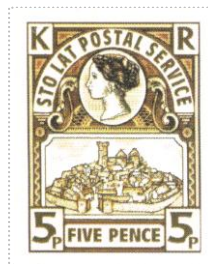

Issued in the Year of the Pensive Hare

Dark Brown on Sepia Field Chief Queen Kelli Profile Sinister in Oval Frame Scroll Semi-Circle Banner STO LAT POSTAL SERVICE Above K in Square Frame Canton Sinister R in Square Frame Canton Dexter. Base Sto Lat Walled with Gate and Tower in Rectangular Frame above FIVE PENCE in Frame bordered by 5p in Square Frame Sinister and Dexter Below.

Unlimited. Sheet of 25 combined with 2p Sto Lat.

It is suggested that the little blob at the bottom of the right hand gate is a cat sneaking in to the city.

Stamp Name: Sto Lat Five Pence Olive	Variation	SHS SL0172Cw
Region: Sto Lat	Availability: Very Rare item	
Perforation: Wincanton 10/2cm/2cm	Width/Height: 27 by 34 mm	
Price:	Release Date: 4 Apr 2009	

The colour is a light olive green hue

Stamp Name: Sto Lat Five Pence Purple	Variation	SHS SL0172Dw
Region: Sto Lat	Availability: Very Rare item	
Perforation: Wincanton 10/2cm/2cm	Width/Height: 27 by 34 mm	
Price:	Release Date: 4 Apr 2009	

The colour is a browny-purple

SHS0172Cw