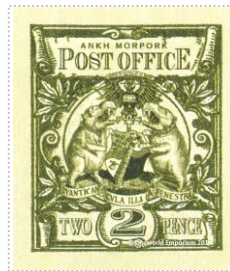

Issued in the Year of the Reversed Ptarmigan

Cabbage Green on Asparagus Two Hippos Royales Baillant Left Enchaine, Right Couronne au Cou In a Circular Frame bisected above by Ankh Symbol supporting Shield with Book and Wizard's Hat and Owl with Laurel Leaf Flourishes Chief Scroll with ANKH MORPORK POST OFFICE Base Scroll TWO 2 PENCE.

Some early sheets were printed on the gummed side and appeared as sheets and in LBEs.

Year of the Reversed Ptarmigan

Stamp Name: Ankh Two Pence Green	Common	SHS AM0093Aw
Region: Ankh-Morpork	Availability: Unlimited Availability	
Perforation: Wincanton 10/2cm/2cm	Width/Height: 30 by 35 mm	
Price: 40p	Release Date: 15 Apr 2007	
Stamp Name: Ankh Two Pence Green gummed	Imperfection	SHS AM0093Bw
Region: Ankh-Morpork	Availability: Limited availability	
Perforation: Wincanton 10/2cm/2cm	Width/Height: 30 by 35 mm	
Price:	Release Date: 15 Apr 2007	

Front gummed.

SHS0093Aw