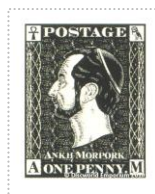

Penny Patrician Black

SHS AM0092

Issued in the Year of the Reversed Pfarmigan

Black and shades on White Fine Burlage field Patrician Dexter Profile Chief POSTAGE Ankh in Square White Canton and Owl Canton Sinister Base ANKH-MORPORK ONE PENNY A in Square White Dexter M in Square White Sinister.

Some early sheets were printed on the gummed side and appeared as sheets and in LBEs.

Stamp Name: Penny Patrician Black	Common	SHS AM0092Aw
Region: Ankh-Morpork	Availability: Unlimited Availability	
Perforation: Wincanton 10/2cm/2cm	Width/Height: 20 by 25 mm	
Price: 25p	Release Date: 15 Apr 2007	
Stamp Name: Penny Patrician Black Alice	Sport	SHS AM0092Bw
Region: Ankh-Morpork	Availability: LBE only	
Perforation: Wincanton 10/2cm/2cm	Width/Height: 20 by 25 mm	
Price:	Release Date: 15 Apr 2007	
The A in POSTAGE is mirrored. The quality of the stamp is lower. It appears to have been a separate print run of a strip 2 stamps high.		
Stamp Name: Penny Patrician Black Gummed	Imperfection	SHS AM0092Cw
Region: Ankh-Morpork	Availability: Limited availability	
Perforation: Wincanton 10/2cm/2cm	Width/Height: 20 by 25 mm	
Price: 25p	Release Date: 15 Apr 2007	
Front gummed.		

SHS0092Aw

SHS0092Bw

SHS0092Cw