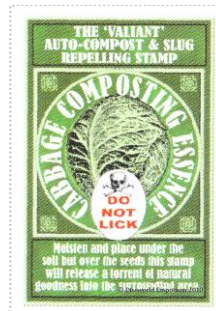

Issued in the Year of the Signifying Frog

Greens on White field Circular Frame CABBAGE COMPOSTING ESSENCE Surmounted by Cabbage and Sticker with Skull and Crossbones Black DO NOT LICK Red Cornered with Cabbage Flowers Chief THE 'VALIANT' AUTO-COMPOST & SLUG REPELLING STAMP White on Green Base Moisten and place under the soil but over the seeds this stamp will release a torrent of natural goodness into the surrounding soil White on Green.

Available to those overseas in place of the cabbage seeds packets.

Stamp Name: Cabbage Seed substitute stamp
Region: Ankh-Morpork
Perforation: Wincanton 10/2cm/2cm
Price:

Common SHS AM0069Aw
Availability: Cabbage Seed envelopes (GCTS scheme)
Width/Height: 28 by 41 mm
Release Date: 1 Aug 2006

SHS0069Aw