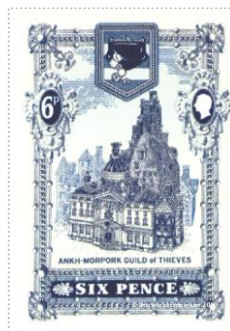

The stamp was withdrawn due to poor print quality.

Stamp Name: Thieves' Guild Six Pence	Common	SHS AM0032Aw
Region: Ankh-Morpork	Availability: Unlimited Availability	
Perforation: Wincanton 10/2cm/2cm	Width/Height: 30 by 43 mm	
Price: 40p	Release Date: 1 Oct 2005	

202 sheets printed; 6262 stamps released in various forms.

Stamp Name: Thieves' Guild Six Pence Headless	Sport	SHS AM0032Bw
Region: Ankh-Morpork	Availability: Sport found on sheet	
Perforation: Wincanton 10/2cm/2cm	Width/Height: 30 by 43 mm	
Price:	Release Date: 1 Oct 2005	

Head of the Main Hall Dome Statue is missing.

1 per sheet of 32. 202 Stamps released in various forms.

SHS0032Aw

SHS0032Bw